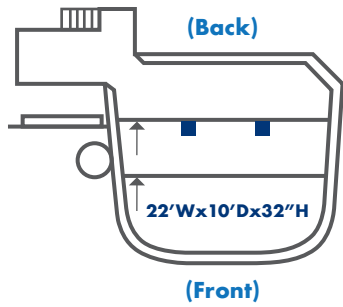

BALLROOM STAGE DETAIL

THE GROVE CAPACITY CHART

ROOM	SQ. FEET	ROUNDS	CLASSROOM	THEATER	TRADE SHOW BOOTHS
BALLROOM	6,950	480	250	800	42 (8X8)
BAY VIEW ROOM	4,320	250	130	250	33 (8X8)
BAY VIEW LOUNGE	1,700	60	24	50	8 (8X8)
SUN ROOM	6,490	350	200	500	40 (8X8)
SUN ROOM TERRACE	972	72	42	100	5 (8X8)
FREIGHT ELEVATOR	6' W X 6' 10" H X 11' D				